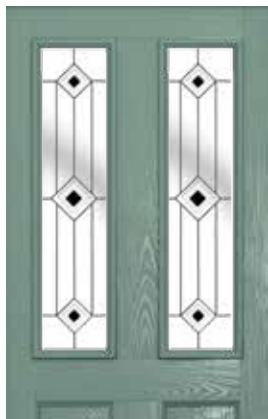

Trio Square (Black)