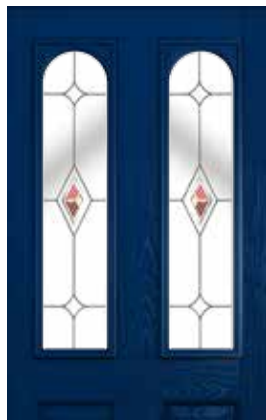

Diamond (Red)