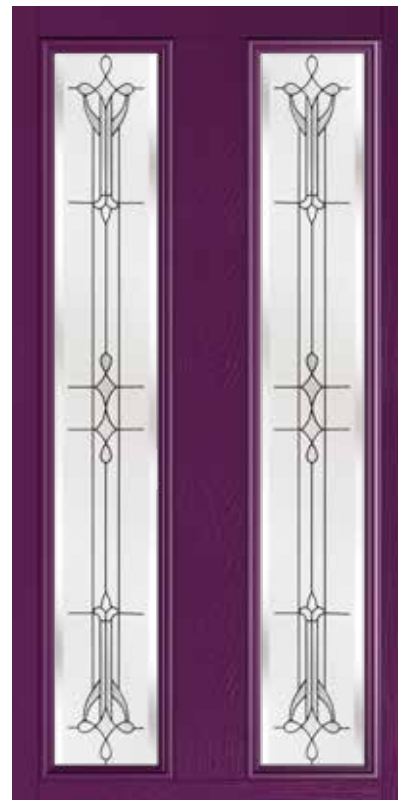

Park Lane Bespoke

Glass Size - 203mm width x 152mm height.
 - deduct 30mm from the above unit sizes for visible glass area.

Berkeley

NEW GLASS

Caledonian Rose (handed)	✓
Dorchester	✓
Matrix *	✓
Modena *	✓
Zinc Art Star *	✓
Diamond Lead	✓
Elegance *	✓
Prairie *	✓
Quad (Black)	✓
Quad (Blue)	✓
Quad (Grey)	✓
Quad (Red)	✓
Reflections *	✓
Simplicity *	✓
Square Lead	✓