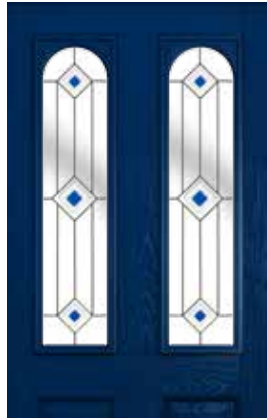

Reflections

Simplicity

Square Lead

Trio Square (Red)

Trio Square (Black)

Trio Square (Blue)

Trio Square (Grey)

Glass Size - 203mm width x 914mm height.
 - deduct 30mm from the above unit sizes for visible glass area.