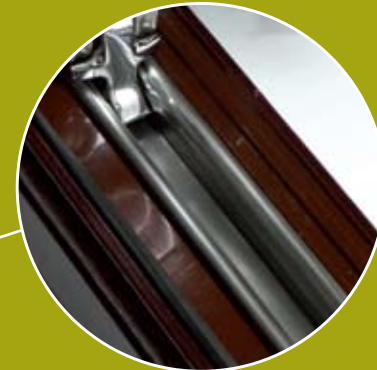

NO KEEPS NECESSARY

Shootbolts locate into the track.