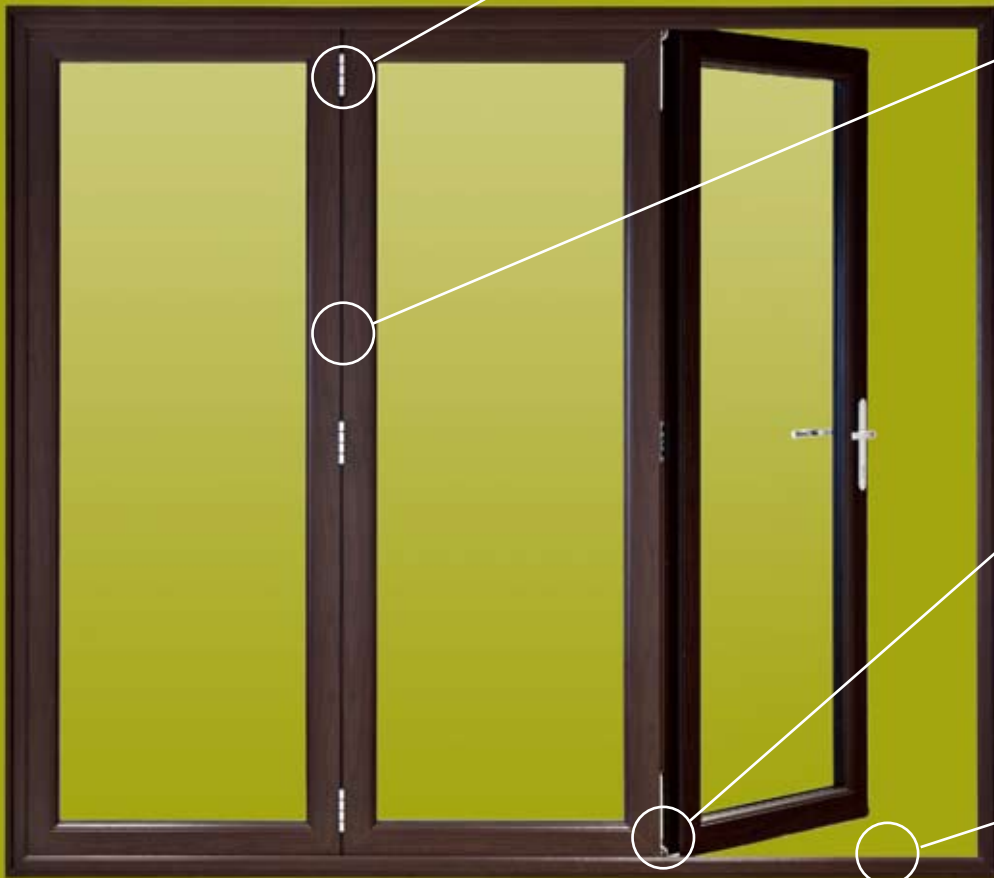

# REVOLUTIONARY DESIGN!

- Purpose designed Bi-Fold door
- Simple to install
- Internal or external opening. Both options are internally beaded
- 70mm deep outer frame
- Fully sculptured frames
- Secure shoot bolt locking
- Standard Liniar frame details allowing all clip on ancillary items to fit
- Co-extruded sash with Liniar's patented glazing seal

## CONCEALED HARDWARE

Stainless steel track mounted in-board, only hinge knuckles visible when door is closed.

## SLIM SIGHT LINES

Slimmer panel joint sight lines, bespoke sash profile maximises glazed areas.